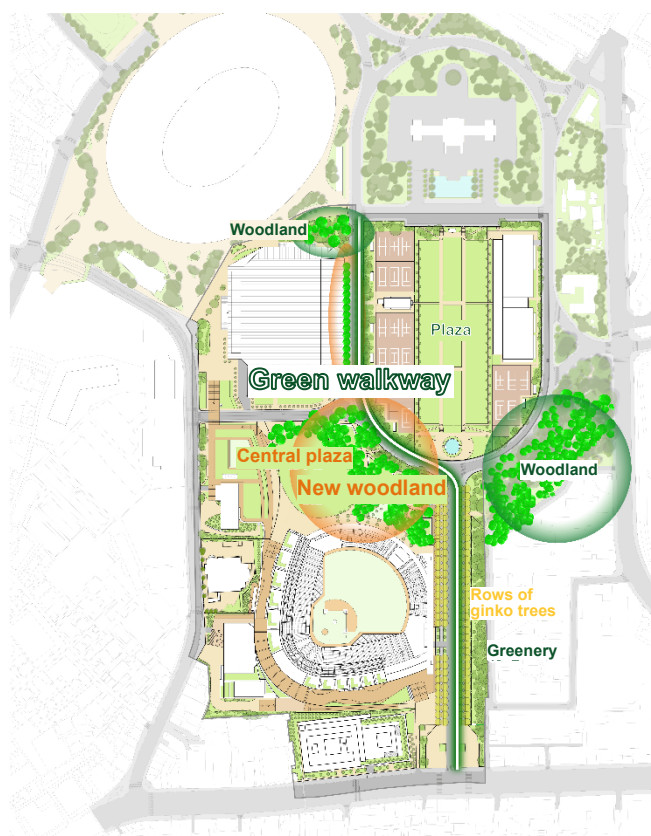

As part of this, we will launch a tree planting program based on tree donations and community participation, focusing on the new green zone, from around October 2023. We will provide updates on details including an overview of activities and how to participate once they become available, so please consider participating.

【New Greenery at Jingu Gaien】

1. Significance of planting donated trees

Meiji Jingu Gaien was built on funds and trees donated by the public in response to calls to do so from Shibusawa Eiichi and others, and lives on to this day. Many people have enjoyed its green spaces, cultural, and sports facilities that have been open to the public as it has undergone updates undertaken by human hands amid the changes over its long history to date.